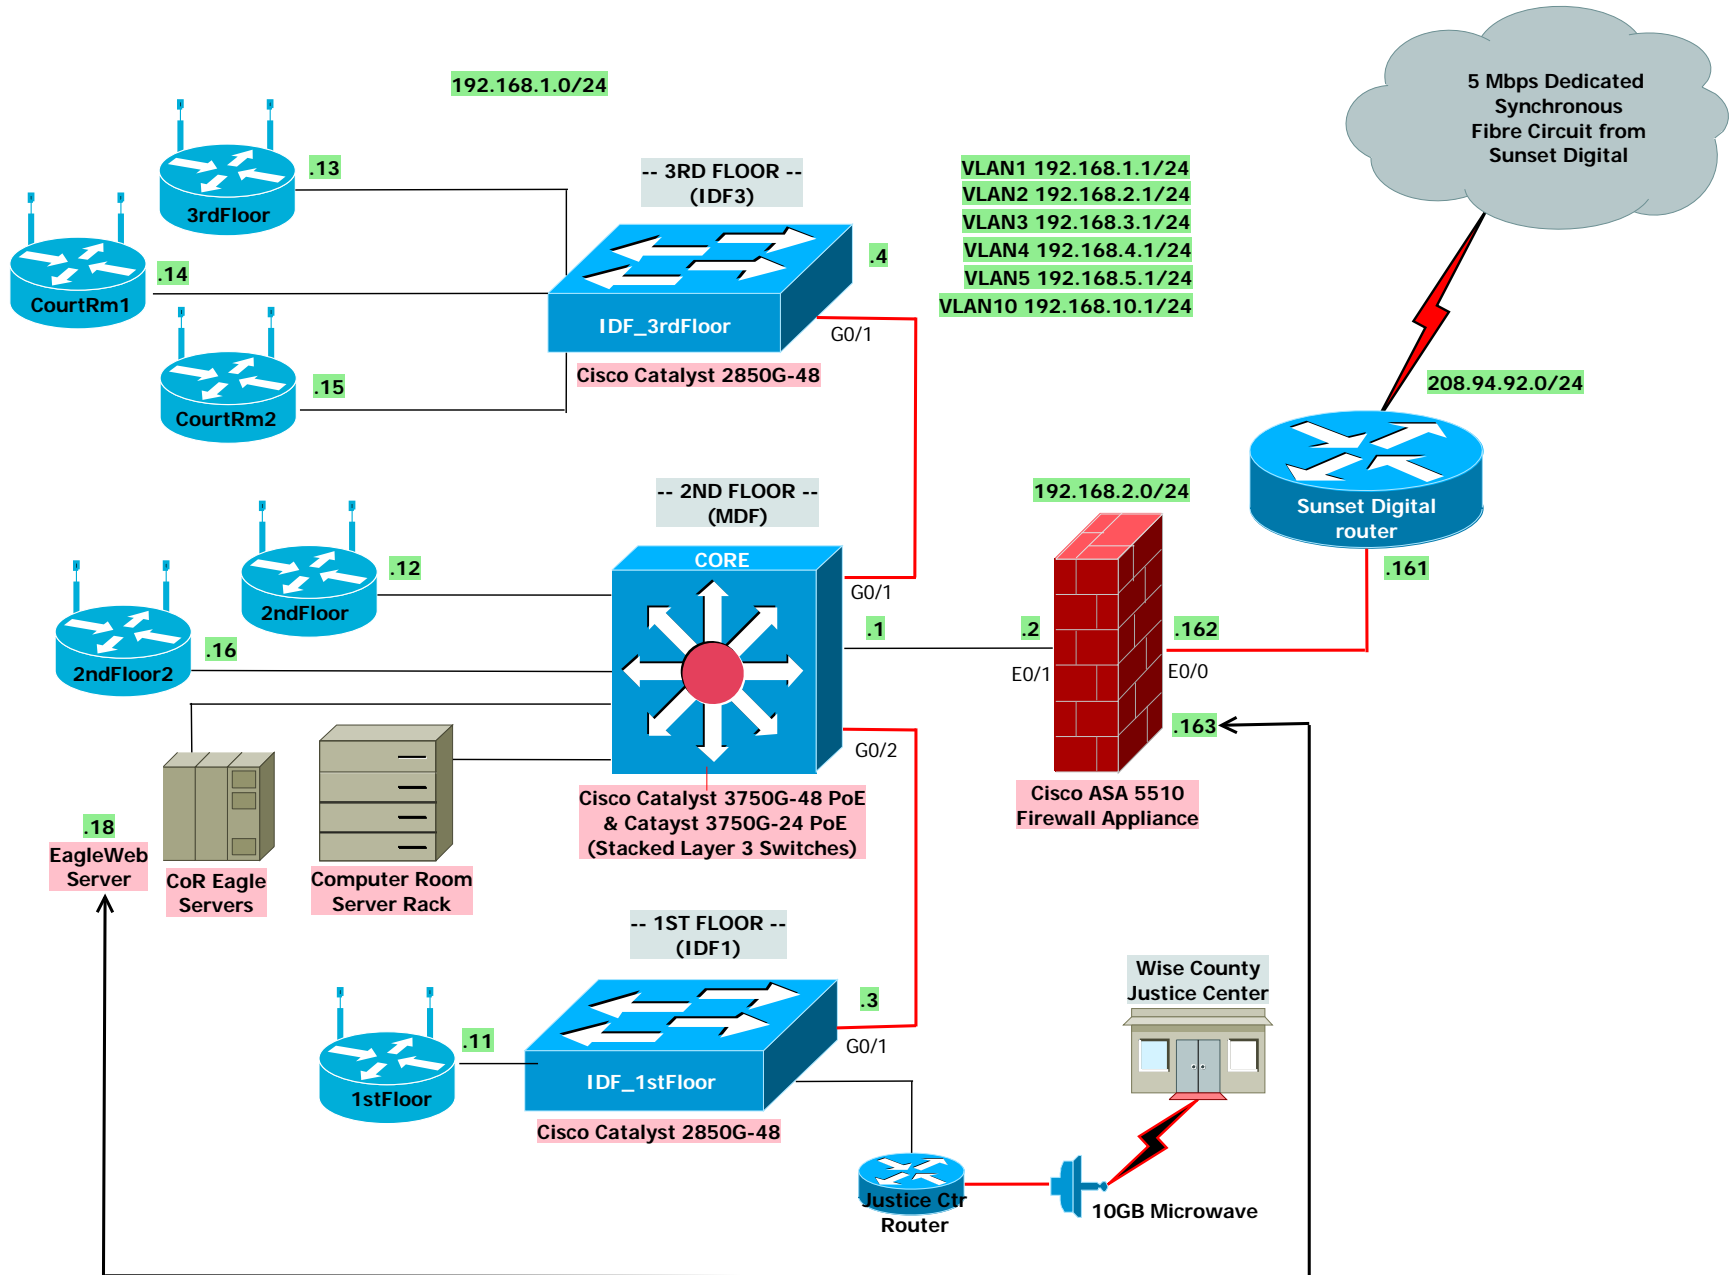

County of Wise, Virginia Government Courthouse Network Design

Approx. 100 ft.

1st Floor

Approx 115 ft.

2nd Floor

~140ft.

~140 ft.

3rd Floor

≈ 140 ft.

≈ 140 ft.

◀ B18 Judge

◀ B21 Courthouse Security

▼ B22

Stairs

Circuit Court Room

Jury Room

IDF3
◀ A1

A2-9
A15-A17
B24 ??

IDF3

ⓐ IDF3
A19

Circuit Court Clerk

Stairs

Elevators

Utility