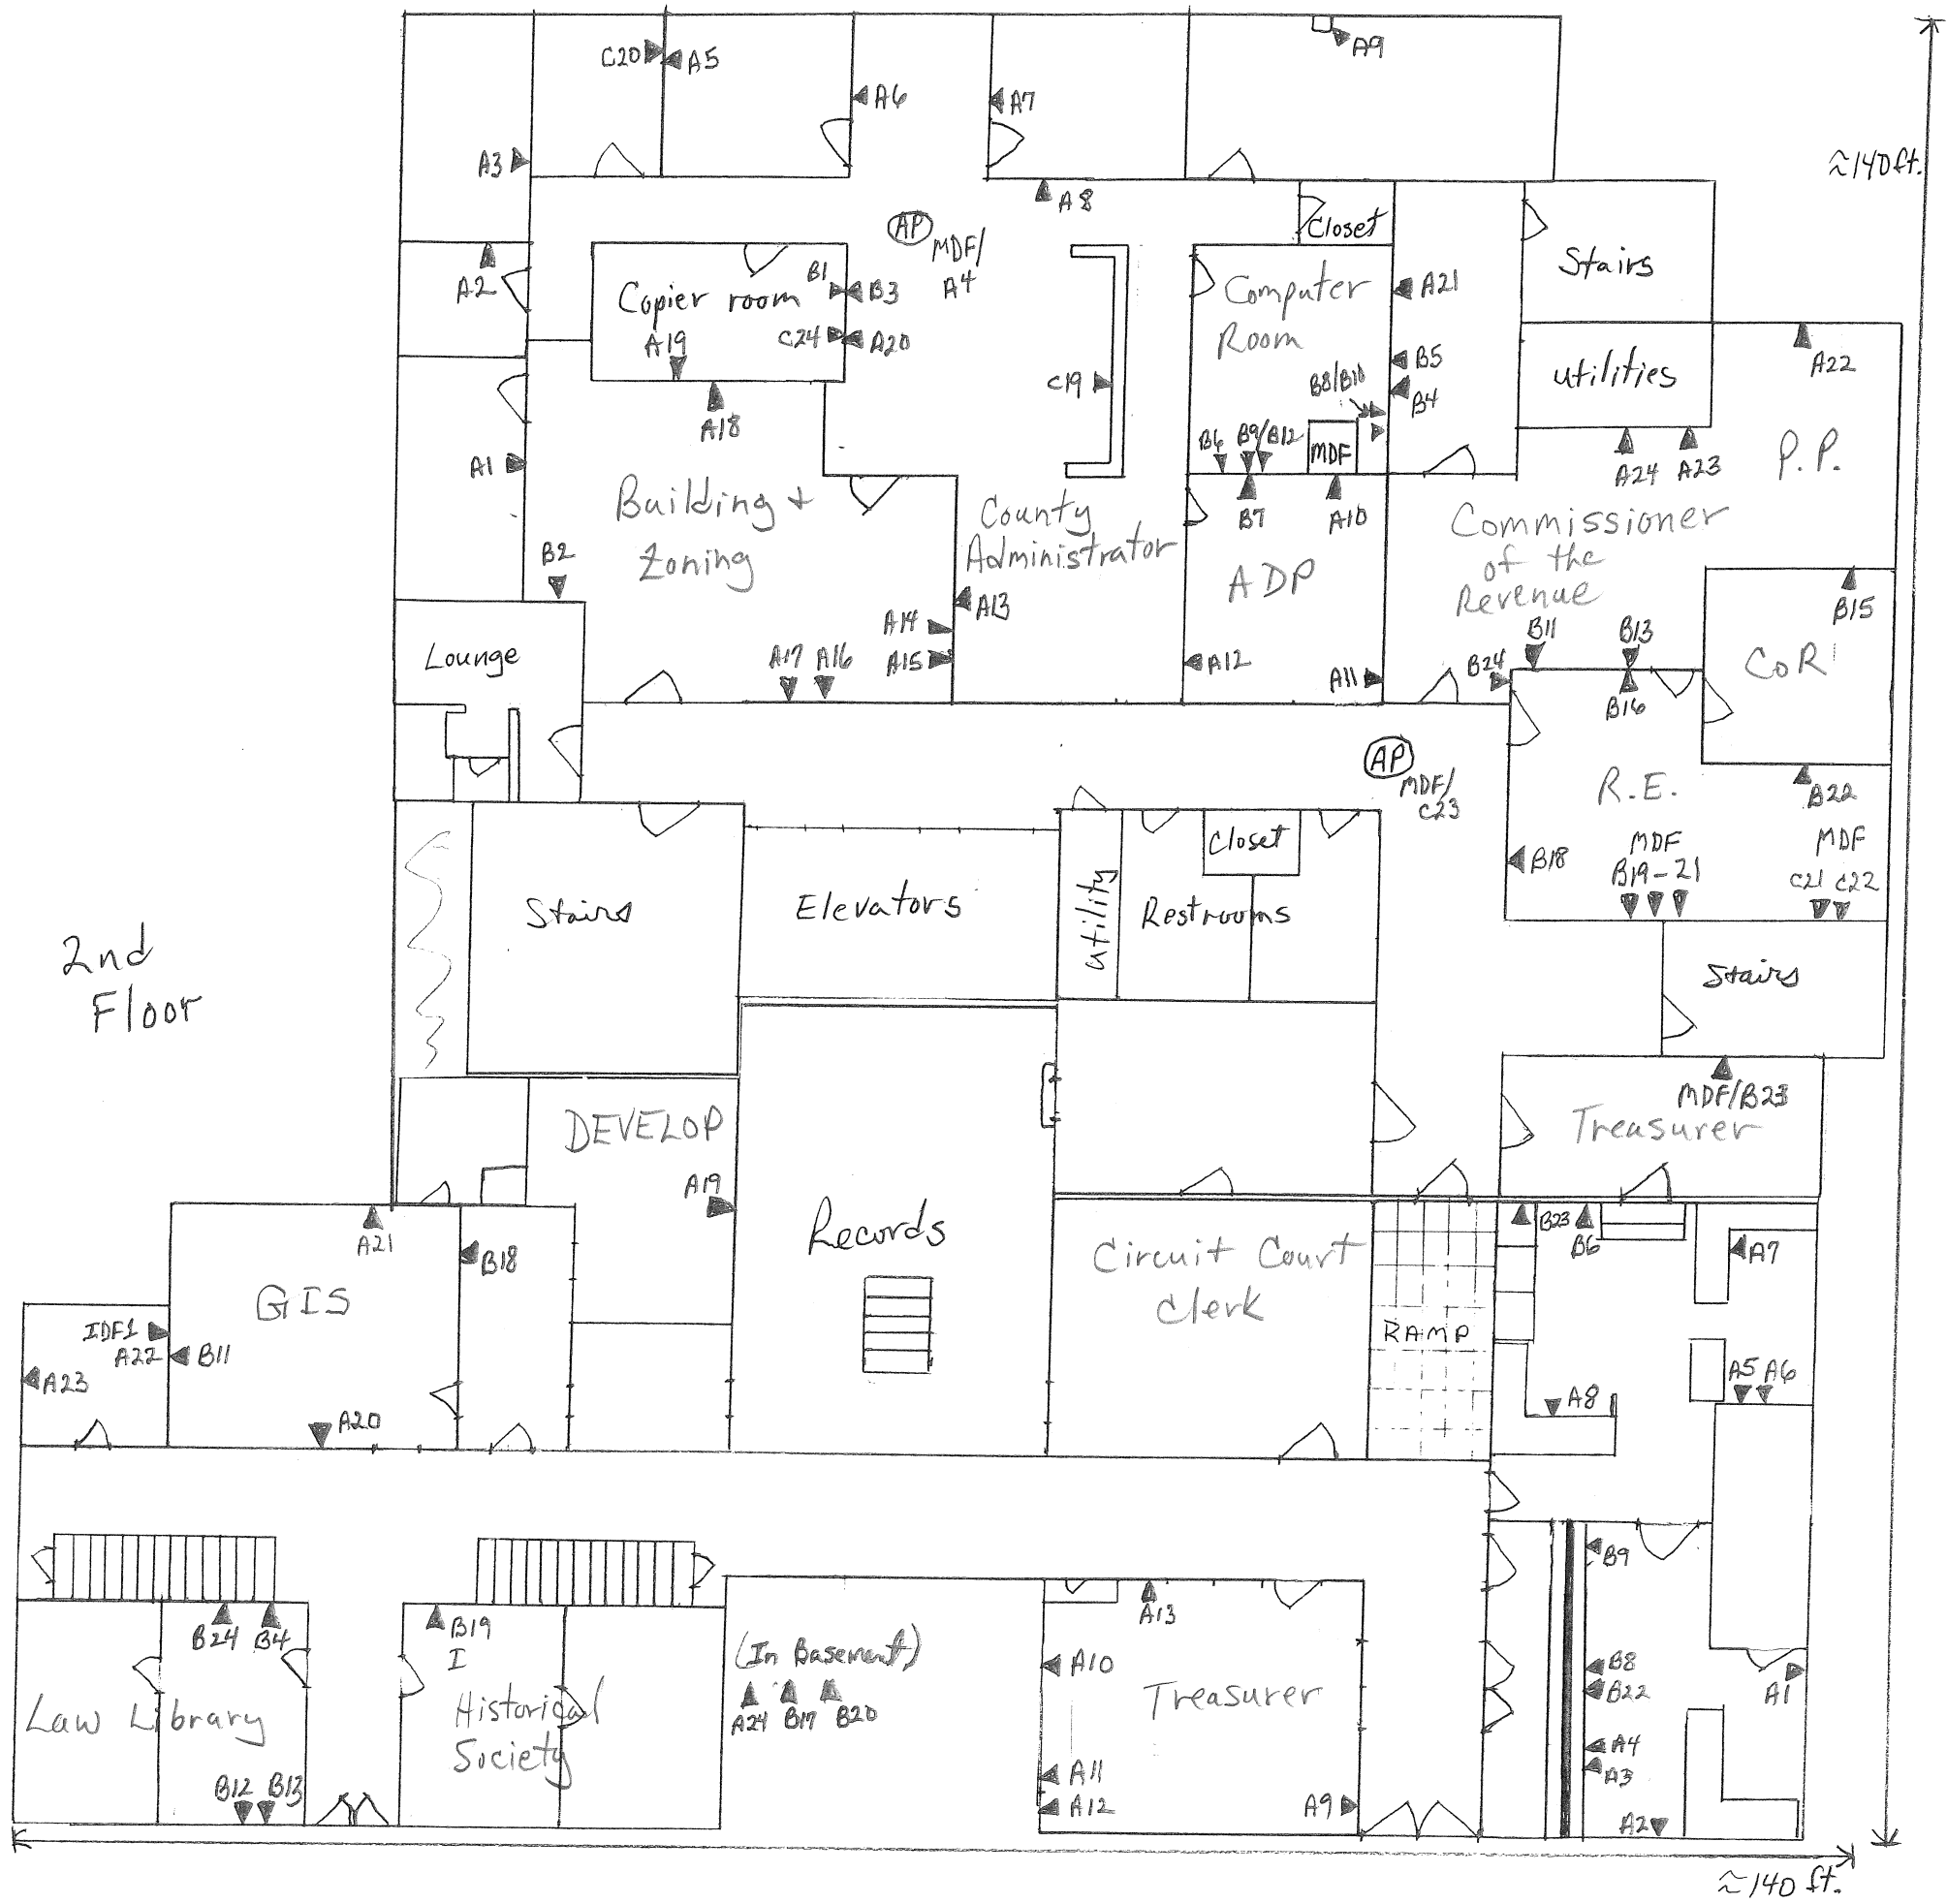

County of Wise, Virginia Government Courthouse Network Design

Approx. 100 ft.

1st Floor

Approx 115 ft.

2nd Floor

~140ft.

~140 ft.

3rd Floor

≈ 140 ft.

≈ 140 ft.

◀ B18 Judge

◀ B21 Courthouse Security

▼ B22

Stairs

Circuit Court Room

Jury Room

IDF3
◀ A1

A2-9
A15-A17
B24 ??

IDF3

ⓐ IDF3
A19

Circuit Court Clerk

Stairs

Elevators

Utility

ⓐ A23

(In tower)
▲ B16
▲ B17
(GIS)

▲ A13?
Victim Witness
A14

General District Court Clerk