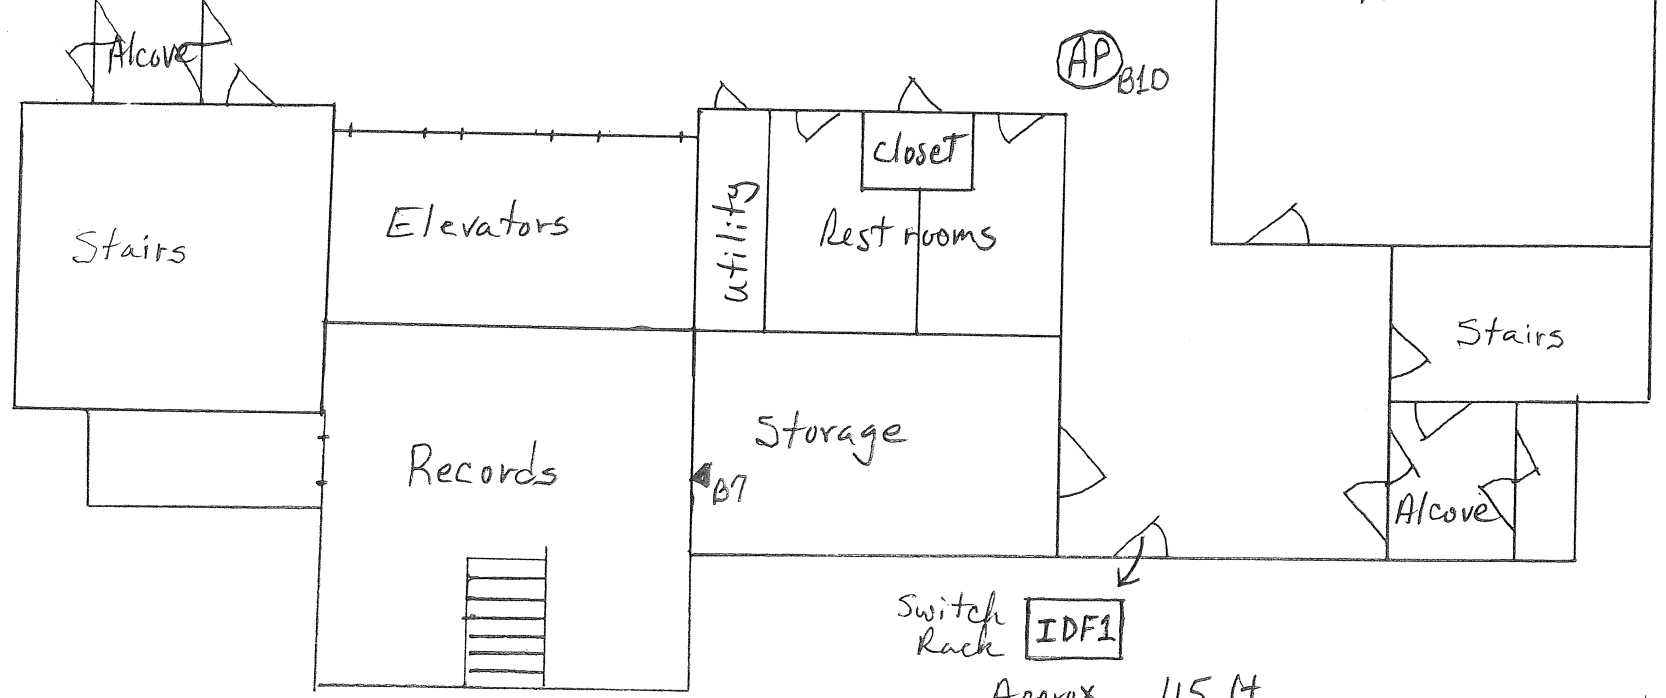

County of Wise, Virginia Government Courthouse Network Design

Approx. 100 ft.

1st Floor

Approx 115 ft.

2nd Floor

~140ft.

~140 ft.

3rd Floor

≈ 140 ft.

≈ 140 ft.

◀ B18 Judge

◀ B21 Courthouse Security

▼ B22

Stairs

Circuit Court Room

Jury Room

IDF3
◀ A1

A2-9
A15-A17
B24 ??

IDF3

ⓐ IDF3
A19

Circuit Court Clerk

Stairs

Elevators

Utility

ⓐ A23

(In tower)
▲ B16
▲ B17
(GIS)

▲ A13?
Victim Witness
A14

General District Court Clerk