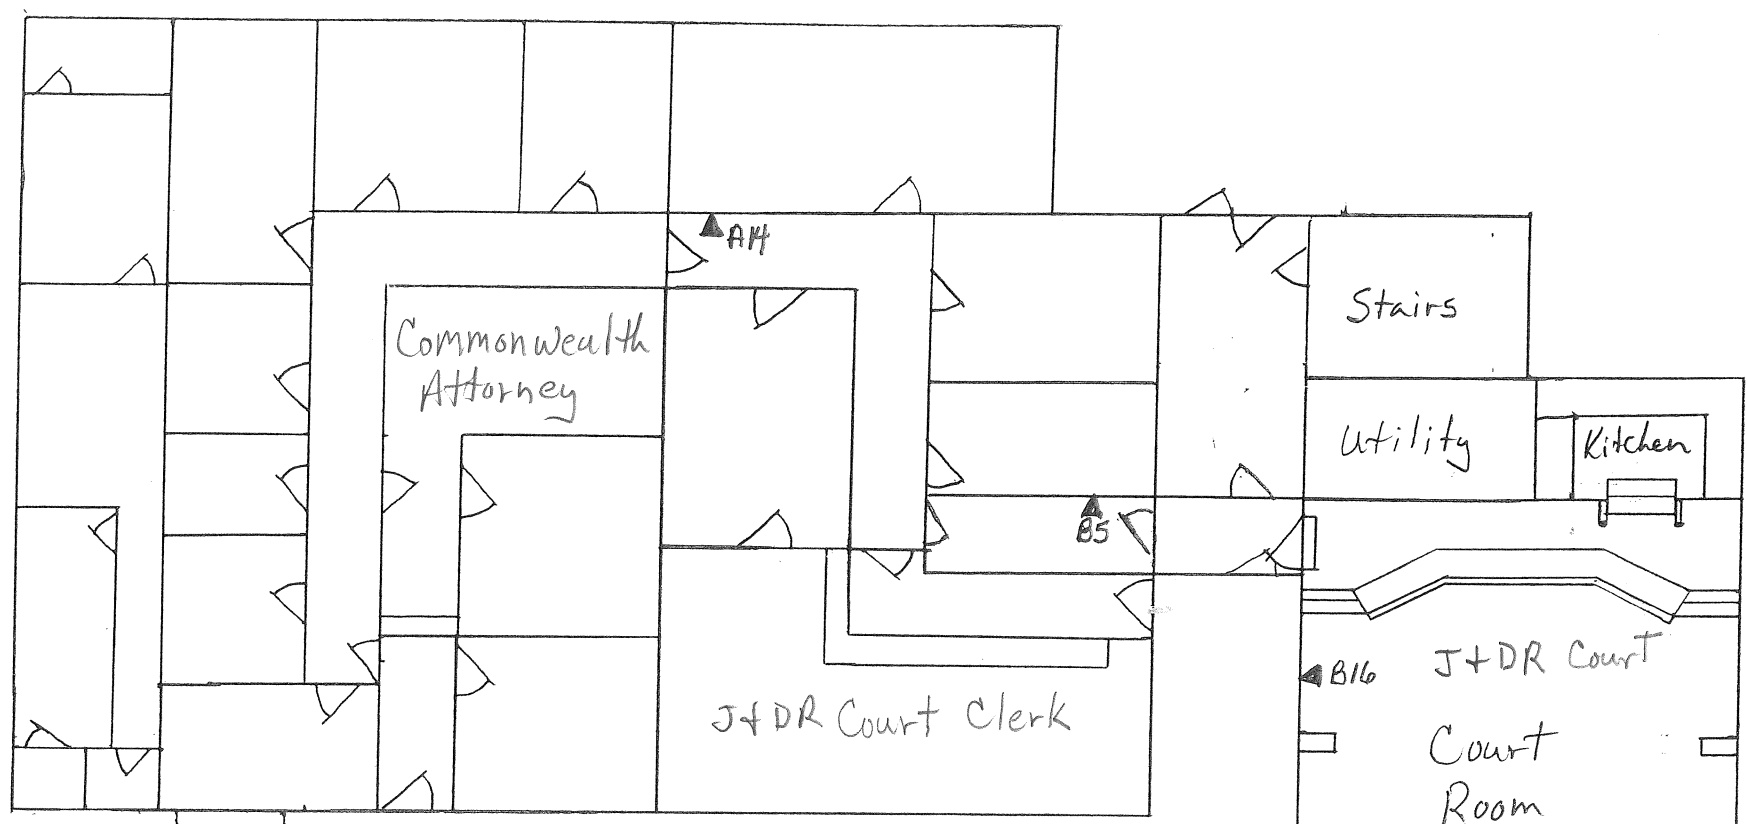

County of Wise, Virginia Government Courthouse Network Design

Approx. 100 ft.

1st Floor

Approx 115 ft.

2nd Floor

~140ft.

~140 ft.

3rd Floor

≈ 140 ft.

≈ 140 ft.

◀ B18 Judge

◀ B21 Courthouse Security

▼ B22

Stairs

Circuit Court Room

Jury Room

IDF3
◀ A1

A2-9
A15-A17
B24 ??

IDF3

ⓐ IDF3
A19

Circuit Court Clerk

Stairs

Elevators

Utility

ⓐ A23

(In tower)
▲ B16
▲ B17
(GIS)

▲ A13?
Victim Witness
A14

General District Court Clerk