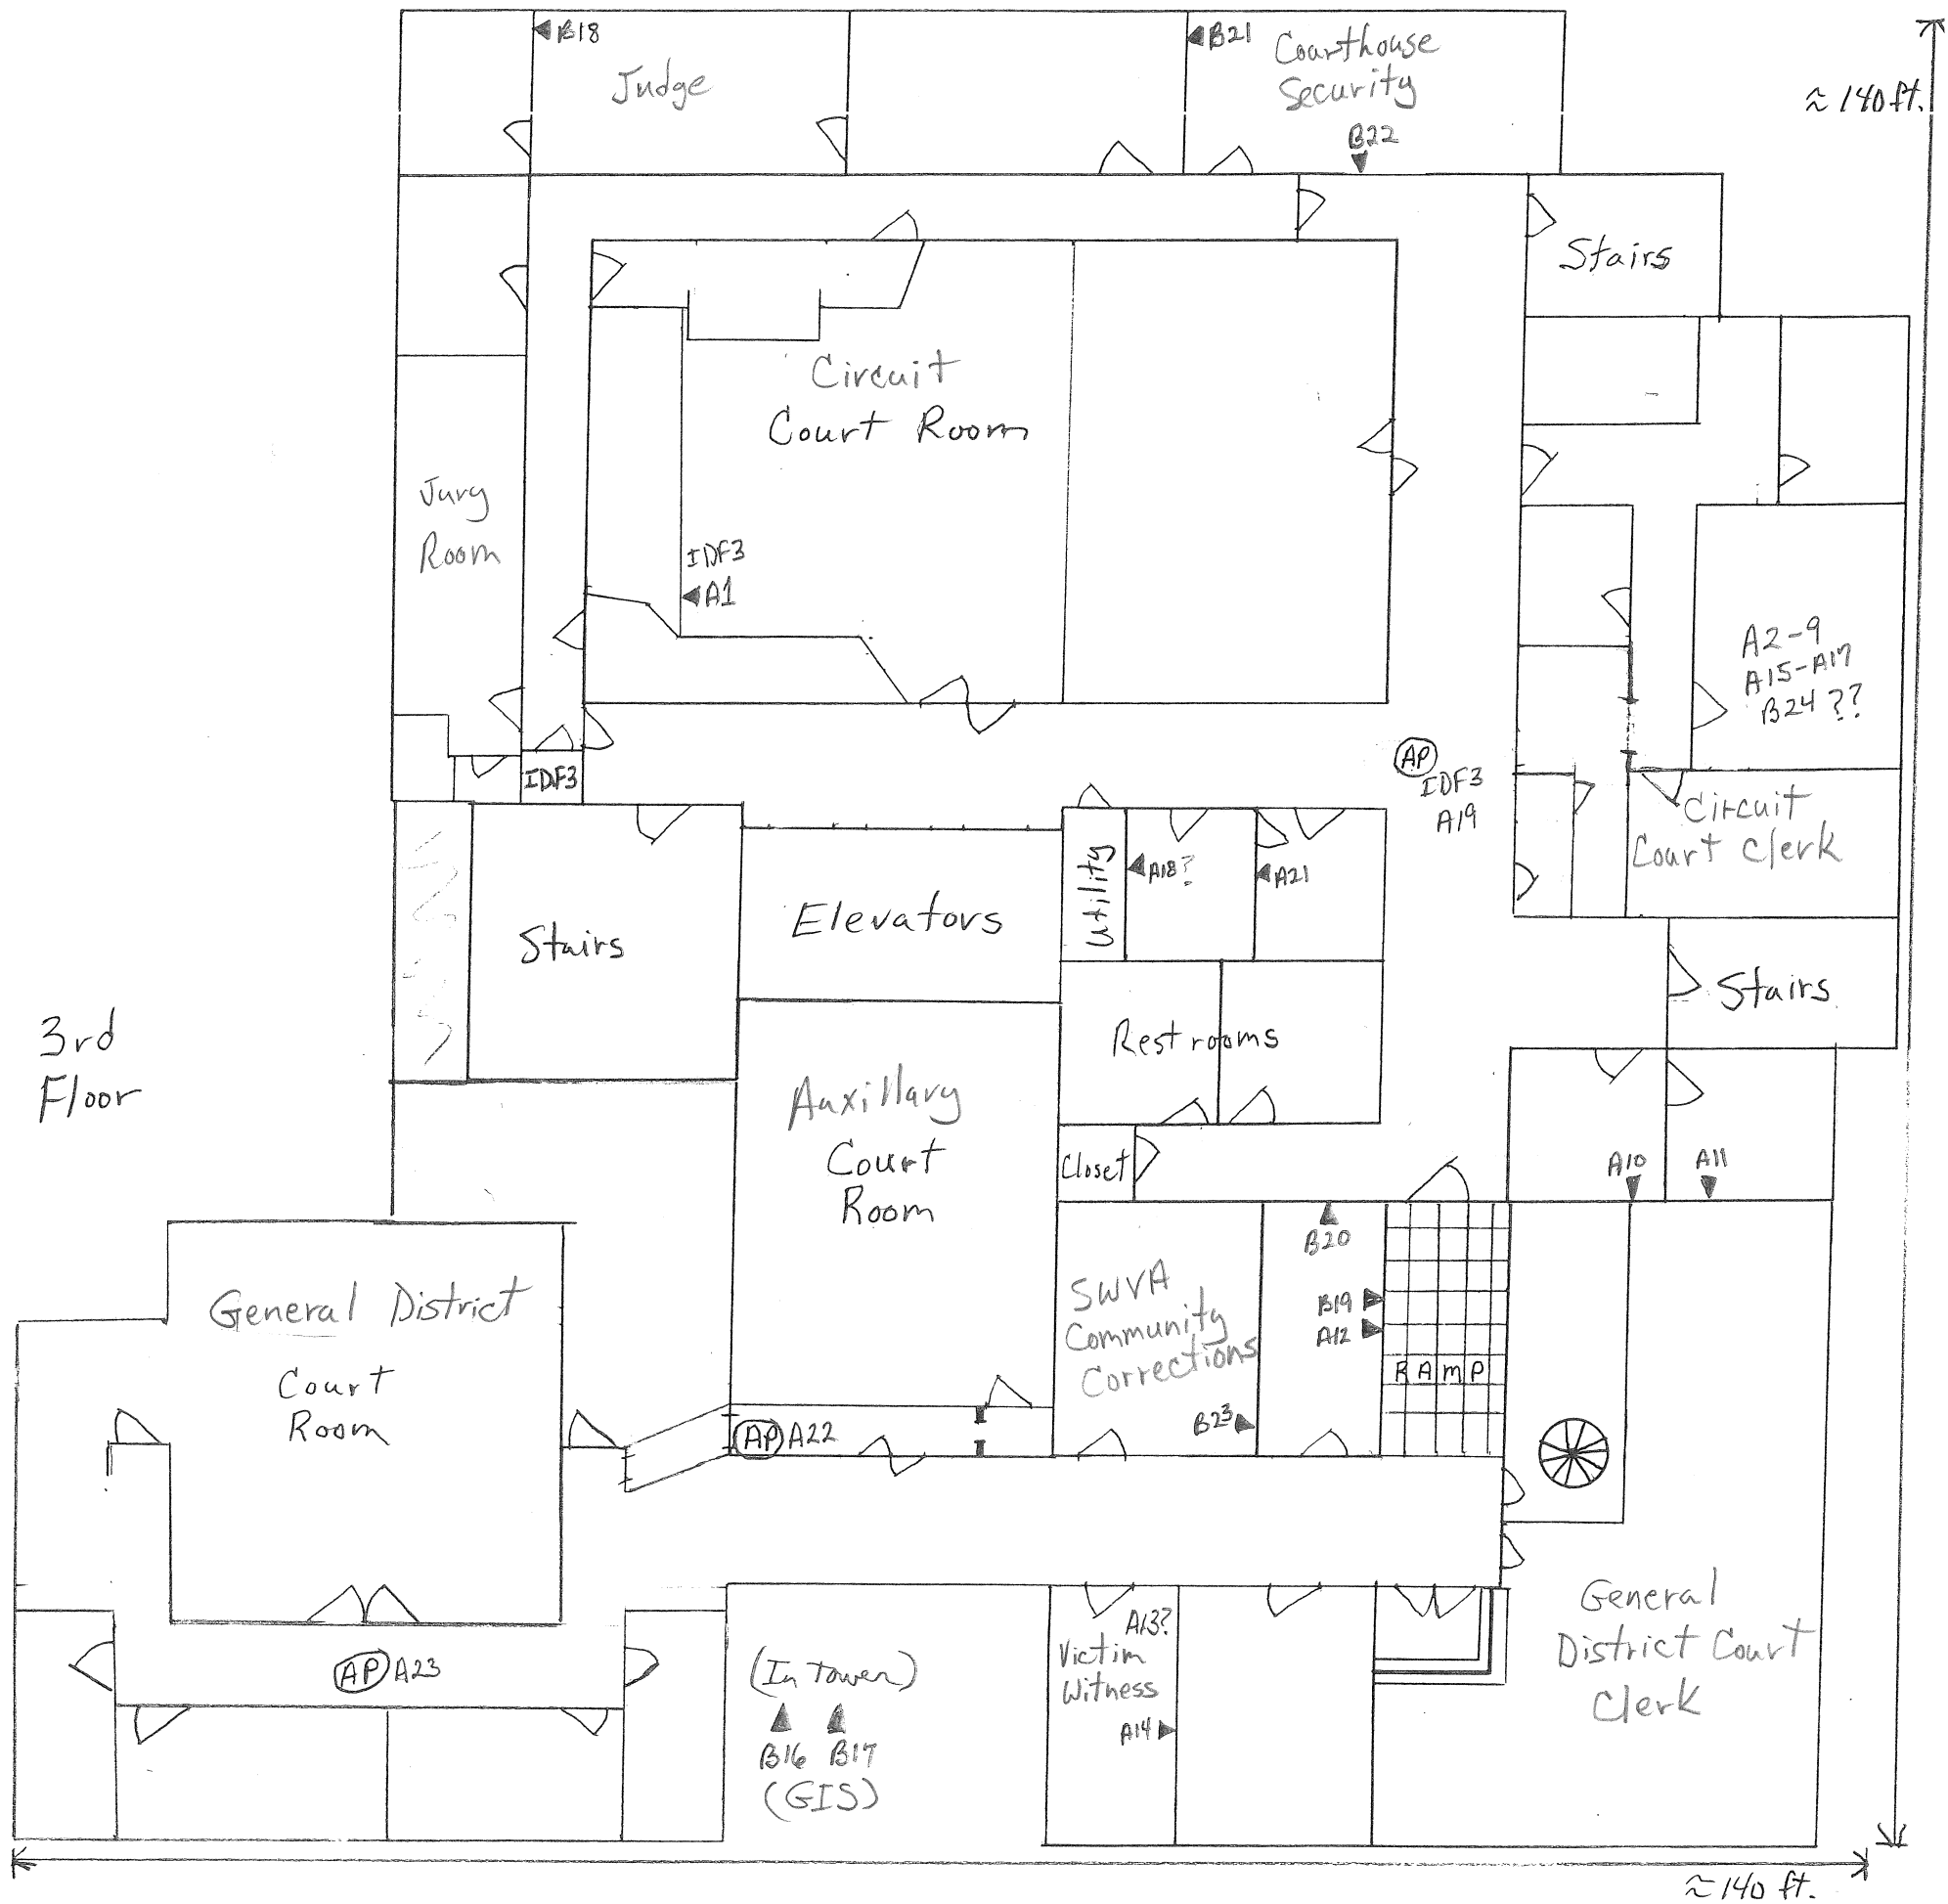

County of Wise, Virginia Government Courthouse Network Design

Approx. 100 ft.

1st Floor

Approx 115 ft.

2nd Floor

~140ft.

~140 ft.

3rd Floor

≈ 140 ft.

≈ 140 ft.

◀ B18 Judge

◀ B21 Courthouse Security

▼ B22

Stairs

Circuit Court Room

Jury Room

IDF3
◀ A1

A2-9
A15-A17
B24 ??

IDF3

ⓐ IDF3
A19

Circuit Court Clerk

Stairs

Elevators

Utility

ⓐ A23

(In tower)
▲ B16
▲ B17
(GIS)

▲ A13?
Victim Witness
A14

General District Court Clerk